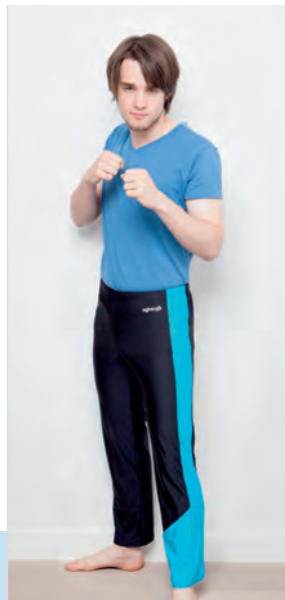

Ref. 3514 - Noir-Turquoise

ELASTHANE
POLYAMIDE

Colors p.63

3513

C1, C2, C3: Elasthane Polyamide

▼ PRICE CAT   ▼ SIZES
2 60-65-70 cm   3 S/75-M/80-L/85 cm
4 XL/90-XXL/95-3XL/100 cm

3514

▼ PRICE CAT   ▼ SIZES
2 60-65-70 cm   3 S/75-M/80-L/85 cm
4 XL/90-XXL/95-3XL/100 cm