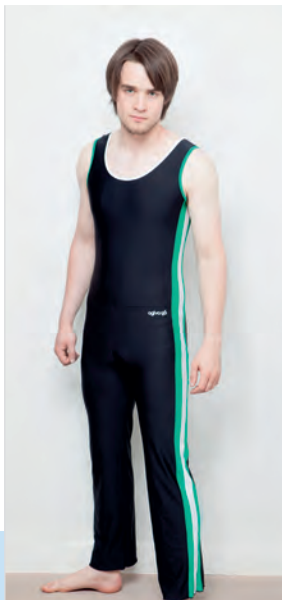

Ref. 3513 - Noir-Irlande-Blanc