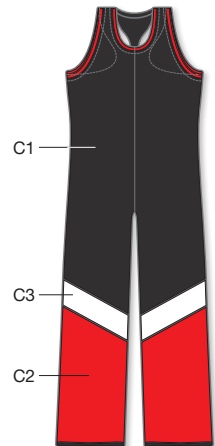

Full Boxing - Biking

Boxe Française - Savate - Cyclisme

BOXING

Combinaison

Jambes étroites

ELASTHANE
POLYAMIDE

3503

- ▼ PRICE CAT ▼ SIZES
- 1 4-6-8 y/a/J 3 S/44-M/46-L/48
 - 2 10-12-14 y/a/J 4 XL/50-XXL/52-3XL/54

Jambes étroites

3512

- ▼ PRICE CAT ▼ SIZES
- 1 4-6-8 y/a/J 3 S/44-M/46-L/48
 - 2 10-12-14 y/a/J 4 XL/50-XXL/52-3XL/54

Jambes larges

3504

- ▼ PRICE CAT ▼ SIZES
- 1 4-6-8 y/a/J 3 S/44-M/46-L/48
 - 2 10-12-14 y/a/J 4 XL/50-XXL/52-3XL/54

Racers Back
Dos débardeur

Jambes larges

3501

- ▼ PRICE CAT ▼ SIZES
- 1 4-6-8 y/a/J 3 S/44-M/46-L/48
 - 2 10-12-14 y/a/J 4 XL/50-XXL/52-3XL/54

BOXING

Combinaison

Jambes larges

DIGITAL PRINTING
ELASTHANE

► p. 22

3505

- Digital Printing
- ▼ PRICE CAT ▼ SIZES
- 1 4-6-8 y/a/J 3 S/44-M/46-L/48
 - 2 10-12-14 y/a/J 4 XL/50-XXL/52-3XL/54

Jambes larges

3511

- C1: Elasthane Polyamide
C2, C3: Digital Printing
- ▼ PRICE CAT ▼ SIZES
- 1 4-6-8 y/a/J 3 S/44-M/46-L/48
 - 2 10-12-14 y/a/J 4 XL/50-XXL/52-3XL/54