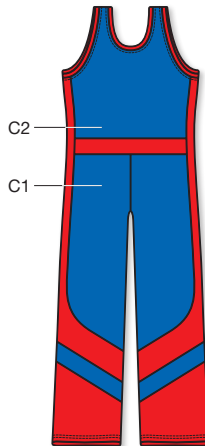

Full Boxing - Biking

Boxe Française - Savate - Cyclisme

BOXING

Combinaison

Jambes étroites

ELASTHANE
POLYAMIDE

3503

- ▼ PRICE CAT ▼ SIZES
- 1 4-6-8 y/a/J 3 S/44-M/46-L/48
 - 2 10-12-14 y/a/J 4 XL/50-XXL/52-3XL/54

Jambes étroites

3512

- ▼ PRICE CAT ▼ SIZES
- 1 4-6-8 y/a/J 3 S/44-M/46-L/48
 - 2 10-12-14 y/a/J 4 XL/50-XXL/52-3XL/54

Jambes larges

3504

- ▼ PRICE CAT ▼ SIZES
- 1 4-6-8 y/a/J 3 S/44-M/46-L/48
 - 2 10-12-14 y/a/J 4 XL/50-XXL/52-3XL/54

Racers Back
Dos débardeur

Jambes larges

3501

- ▼ PRICE CAT ▼ SIZES
- 1 4-6-8 y/a/J 3 S/44-M/46-L/48
 - 2 10-12-14 y/a/J 4 XL/50-XXL/52-3XL/54

BOXING

Combinaison

Jambes larges

DIGITAL PRINTING
ELASTHANE

BACK - Dos

3514

- ▼ PRICE CAT ▼ SIZES
- 2 60-65-70 cm 3 S/75-M/80-L/85 cm
 - 4 XL/90-XXL/95-3XL/100 cm

Ref. 3514 - Noir-Turquoise