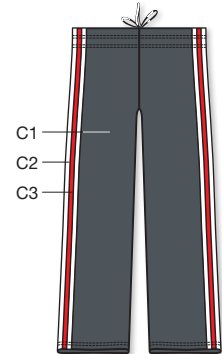

Racers Back
Dos débardeur

Jambes larges

3501

- ▼ PRICE CAT ▼ SIZES
- 1 4-6-8 y/a/J 3 S/44-M/46-L/48
 - 2 10-12-14 y/a/J 4 XL/50-XXL/52-3XL/54

BOXING

Combinaison

Jambes larges

DIGITAL PRINTING
ELASTHANE

► p. 22

3505

- Digital Printing
- ▼ PRICE CAT ▼ SIZES
- 1 4-6-8 y/a/J 3 S/44-M/46-L/48
 - 2 10-12-14 y/a/J 4 XL/50-XXL/52-3XL/54

Jambes larges

3511

- C1: Elasthane Polyamide
C2, C3: Digital Printing
- ▼ PRICE CAT ▼ SIZES
- 1 4-6-8 y/a/J 3 S/44-M/46-L/48
 - 2 10-12-14 y/a/J 4 XL/50-XXL/52-3XL/54

Boxing Pant
Chauss Fight

3506

- ▼ PRICE CAT ▼ SIZES
- 1 4-6-8 y/a/J 3 S/44-M/46-L/48
 - 2 10-12-14 y/a/J 4 XL/50-XXL/52-3XL/54

Boxing Pant
Chauss Fight

3509

- C1, C2: Lycra
C3: Digital Printing
- ▼ PRICE CAT ▼ SIZES
- 1 4-6-8 y/a/J 3 S/44-M/46-L/48
 - 2 10-12-14 y/a/J 4 XL/50-XXL/52-3XL/54

BOXING

Combinaison

new

ELASTHANE
POLYAMIDE

3513

- C1, C2, C3: Elasthane Polyamide
- ▼ PRICE CAT ▼ SIZES
- 2 60-65-70 cm 3 S/75-M/80-L/85 cm
 - 4 XL/90-XXL/95-3XL/100 cm

Ref. 3513 - Noir-Irlande-Blanc

new