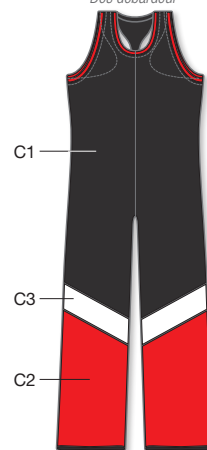

Racers Back Dos débardeur

Jambes larges

ELASTHANE
POLYAMIDE

Colors p.63

3503

▼ PRICE CAT   ▼ SIZES
1 4-6-8 y/a/J   3 S/44-M/46-L/48
2 10-12-14 y/a/J   4 XL/50-XXL/52-3XL/54

3512

▼ PRICE CAT   ▼ SIZES
1 4-6-8 y/a/J   3 S/44-M/46-L/48
2 10-12-14 y/a/J   4 XL/50-XXL/52-3XL/54

3504

▼ PRICE CAT   ▼ SIZES
1 4-6-8 y/a/J   3 S/44-M/46-L/48
2 10-12-14 y/a/J   4 XL/50-XXL/52-3XL/54

3501

▼ PRICE CAT   ▼ SIZES
1 4-6-8 y/a/J   3 S/44-M/46-L/48
2 10-12-14 y/a/J   4 XL/50-XXL/52-3XL/54