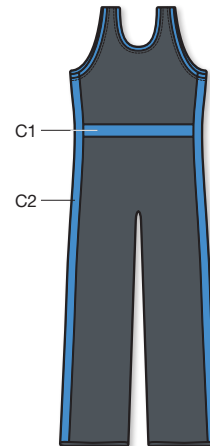

Full Boxing - Biking

Boxe Française - Savate - Cyclisme

BOXING

Combinaison

Jambes étroites

ELASTHANE
POLYAMIDE

3503

- ▼ PRICE CAT ▼ SIZES
- 1 4-6-8 y/a/J 3 S/44-M/46-L/48
 - 2 10-12-14 y/a/J 4 XL/50-XXL/52-3XL/54

Jambes étroites

3512

- ▼ PRICE CAT ▼ SIZES
- 1 4-6-8 y/a/J 3 S/44-M/46-L/48
 - 2 10-12-14 y/a/J 4 XL/50-XXL/52-3XL/54

Jambes larges

3504

- ▼ PRICE CAT ▼ SIZES
- 1 4-6-8 y/a/J 3 S/44-M/46-L/48
 - 2 10-12-14 y/a/J 4 XL/50-XXL/52-3XL/54

Racers Back
Dos débardeur

Jambes larges

3501

- ▼ PRICE CAT ▼ SIZES
- 1 4-6-8 y/a/J 3 S/44-M/46-L/48
 - 2 10-12-14 y/a/J 4 XL/50-XXL/52-3XL/54

BOXING

Combinaison

Jambes larges

DIGITAL PRINTING
ELASTHANE

BACK - Dos

3514

- ▼ PRICE CAT ▼ SIZES
- 2 60-65-70 cm 3 S/75-M/80-L/85 cm
 - 4 XL/90-XXL/95-3XL/100 cm

Ref. 3514 - Noir-Turquoise