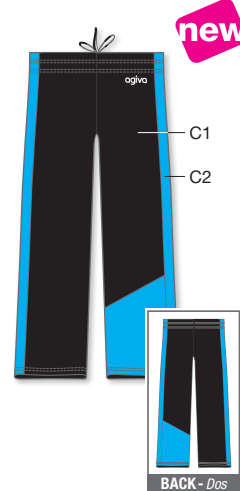

Racers Back
Dos débardeur

Jambes larges

3501

- ▼ PRICE CAT ▼ SIZES
- 1 4-6-8 y/a/J 3 S/44-M/46-L/48
 - 2 10-12-14 y/a/J 4 XL/50-XXL/52-3XL/54

BOXING

Combinaison

Jambes larges

DIGITAL PRINTING
ELASTHANE

Boxing Pant
Chauss Fight

3506

- ▼ PRICE CAT ▼ SIZES
- 1 4-6-8 y/a/J 3 S/44-M/46-L/48
 - 2 10-12-14 y/a/J 4 XL/50-XXL/52-3XL/54

Boxing Pant
Chauss Fight

3509

- C1, C2: Lycra
C3: Digital Printing
- ▼ PRICE CAT ▼ SIZES
- 1 4-6-8 y/a/J 3 S/44-M/46-L/48
 - 2 10-12-14 y/a/J 4 XL/50-XXL/52-3XL/54

BOXING

Combinaison

new

ELASTHANE
POLYAMIDE

3513

- C1, C2, C3: Elasthane Polyamide
- ▼ PRICE CAT ▼ SIZES
- 2 60-65-70 cm 3 S/75-M/80-L/85 cm
 - 4 XL/90-XXL/95-3XL/100 cm

Ref. 3513 - Noir-Irlande-Blanc

new

BACK - Dos

3514

- ▼ PRICE CAT ▼ SIZES
- 2 60-65-70 cm 3 S/75-M/80-L/85 cm
 - 4 XL/90-XXL/95-3XL/100 cm

Ref. 3514 - Noir-Turquoise