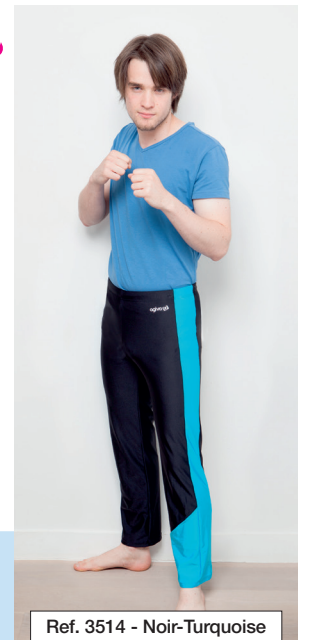

BOXING

Combinaison

new

ELASTHANE
POLYAMIDE

3513

- C1, C2, C3: Elasthane Polyamide
- ▼ PRICE CAT ▼ SIZES
- 2 60-65-70 cm 3 S/75-M/80-L/85 cm
 - 4 XL/90-XXL/95-3XL/100 cm

Ref. 3513 - Noir-Irlande-Blanc

new

BACK - Dos

3514

- ▼ PRICE CAT ▼ SIZES
- 2 60-65-70 cm 3 S/75-M/80-L/85 cm
 - 4 XL/90-XXL/95-3XL/100 cm

Ref. 3514 - Noir-Turquoise